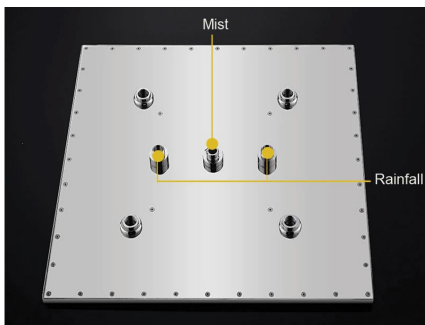

CHROME POLISHED LED THERMOSTATIC CEILING MOUNT RAINFALL SHOWER SYSTEM WITH HAND SHOWER AND JETTED BODY SPRAYS SPECIFICATIONS

Shower Head

Shower Head Functions: Rainfall, Mist
 Shower Panel /Hose Material: 304 Stainless Steel
 Concealed Mixer Install: Wall-Mounted
 Insides Dark Lights Power: Hydro Power, No Battery Needed
 Insides Dark Lights Colors: Blue, Green, Red
 Power: 100V~240V Alternating Current (AC)
 Recommended Water Pressure: 0.1~1.0 MPA

All dimensions and specifications are nominal and may vary. Use actual products for accuracy in critical situations.

Shower Mixer

Hand Shower

Flow Rate: 2.0 GPM / 7.6 LPM

Spout

Thread Interface Size: G 1/2 Inch
 Installation Type: Wall Mounted
 Material: Brass
 Flow Rate: 1.5 GPM / 5.7 LPM (each Bodyspray)