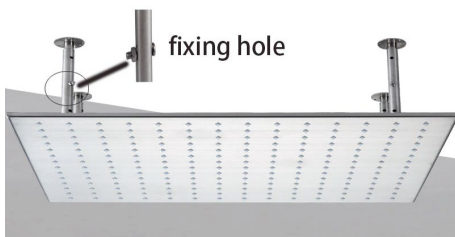

CHROME POLISHED LED THERMOSTATIC CEILING MOUNT RAINFALL SHOWER SYSTEM WITH HAND SHOWER AND JETTED BODY SPRAYS SPECIFICATIONS

Shower Head

Shower Head Functions: Rainfall, Mist
 Shower Panel /Hose Material: 304 Stainless Steel
 Concealed Mixer Install: Wall-Mounted
 Insides Dark Lights Power: Hydro Power, No Battery Needed
 Insides Dark Lights Colors: Blue, Green, Red
 Power: 100V~240V Alternating Current (AC)
 Recommended Water Pressure: 0.1~1.0 MPA

All dimensions and specifications are nominal and may vary. Use actual products for accuracy in critical situations.

Shower Mixer

Hand Shower

Flow Rate: 2.0 GPM / 7.6 LPM

Spout

Thread Interface Size: G 1/2 Inch
 Installation Type: Wall Mounted
 Material: Brass
 Flow Rate: 1.5 GPM / 5.7 LPM (each Bodyspray)